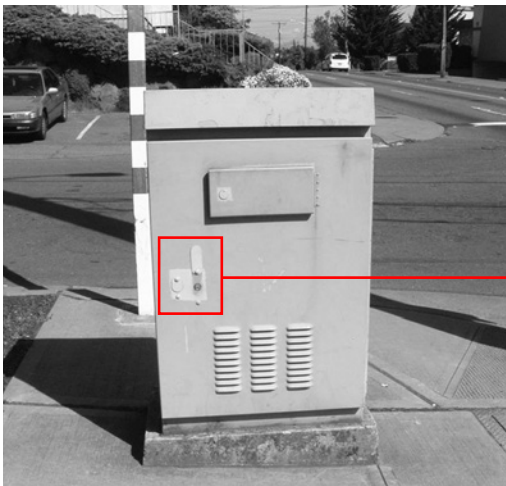

OLYMPUS
LOCK
INC

E5 SERIES

Enclosure Lock for NEMA Metal Traffic Control Boxes
CR Keyway, with Key #2

DIMENSIONS

E5D (SPRING DEADBOLT)

E5L (SPRING LATCHBOLT)

TYPICAL INSTALLATION

As installed on inside of metal cabinet door.