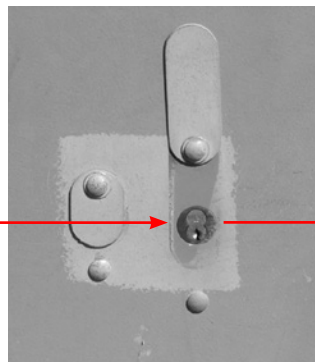

Custom cut key: KBCR-5-CUST

E5L SPECIFICATIONS

Type: Enclosure lock for NEMA-style traffic control boxes

Retrofits: CCL 55481. *Note: CCL 15481 is with solid brass construction. Olympus E5 Series is with zinc die cast cylinder, lock housing and bolt.*

For material thickness: 7/8"

Barrel diameter: 7/8"

Material: Zinc die cast

Finish: US3 Polished Brass

Handing: Right-hand standard. For left-hand, lock can be rotated 180 degrees.

KEYING INFORMATION

Stock keying: Keyed alike #2. Custom keyed alike, keyed different or masterkeyed available.

INCLUDED ACCESSORIES

2 keys per lock

E5L

Function: Spring loaded latch bolt. Right-Hand.

Item#: E5L-RH-US3-KA2 (keyed alike #2)

Item#: E5L-RH-US3-CUST (custom keyed)

Keyblank: KBCR-5-NP

Cut key #2: KBCR-KA2-NP

OLYMPUS
LOCK
INC

E5 SERIES

Enclosure Lock for NEMA Metal Traffic Control Boxes
CR Keyway, with Key #2

DIMENSIONS

E5D (SPRING DEADBOLT)

E5L (SPRING LATCHBOLT)

TYPICAL INSTALLATION

As installed on inside of metal cabinet door.