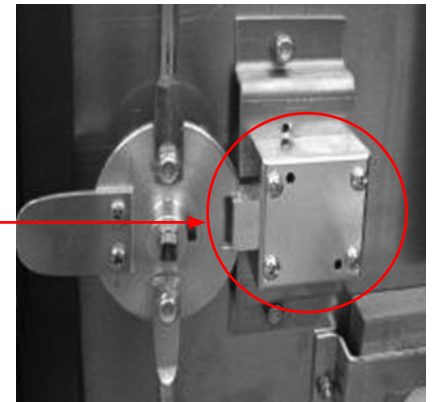

Finish: US3 Polished Brass

Handing: Right-hand standard. For left-hand, lock can be rotated 180 degrees.

KEYING INFORMATION

Stock keying: Keyed alike #2. Custom keyed alike, keyed different or masterkeyed available.

For material thickness: 7/8"

Barrel diameter: 7/8"

Material: Zinc die cast

Finish: US3 Polished Brass

Handing: Right-hand standard. For left-hand, lock can be rotated 180 degrees.

KEYING INFORMATION

Stock keying: Keyed alike #2. Custom keyed alike, keyed different or masterkeyed available.

INCLUDED ACCESSORIES

2 keys per lock

E5L

Function: Spring loaded latch bolt. Right-Hand.

Item#: E5L-RH-US3-KA2 (keyed alike #2)

Item#: E5L-RH-US3-CUST (custom keyed)

Keyblank: KBCR-5-NP

Cut key #2: KBCR-KA2-NP

OLYMPUS
LOCK
INC

E5 SERIES

Enclosure Lock for NEMA Metal Traffic Control Boxes
CR Keyway, with Key #2

DIMENSIONS

E5D (SPRING DEADBOLT)

E5L (SPRING LATCHBOLT)

TYPICAL INSTALLATION

As installed on inside of metal cabinet door.