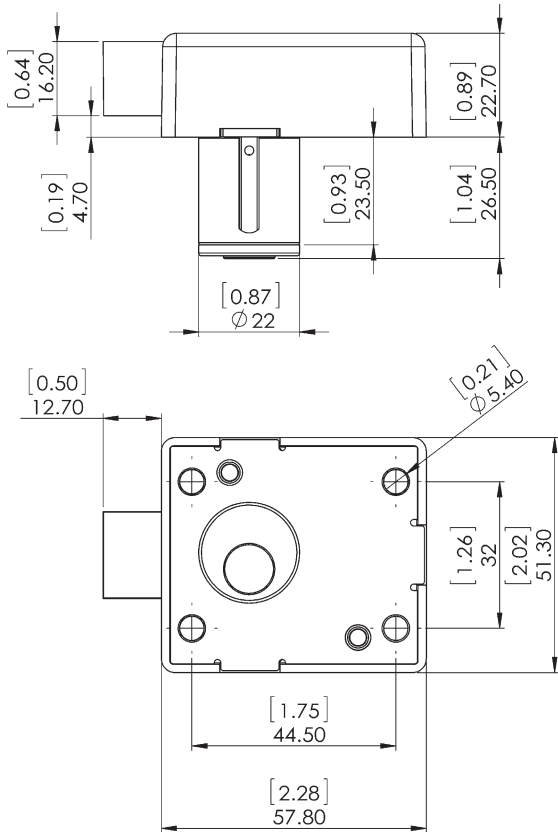

For material thickness: 7/8"

Barrel diameter: 7/8"

Material: Zinc die cast

Finish: US3 Polished Brass

Handing: Right-hand standard. For left-hand, lock can be rotated 180 degrees.

KEYING INFORMATION

Stock keying: Keyed alike #2. Custom keyed alike, keyed different or masterkeyed available.

OLYMPUS
LOCK
INC

E5 SERIES

Enclosure Lock for NEMA Metal Traffic Control Boxes
CR Keyway, with Key #2

DIMENSIONS

E5D (SPRING DEADBOLT)

E5L (SPRING LATCHBOLT)

TYPICAL INSTALLATION

As installed on inside of metal cabinet door.