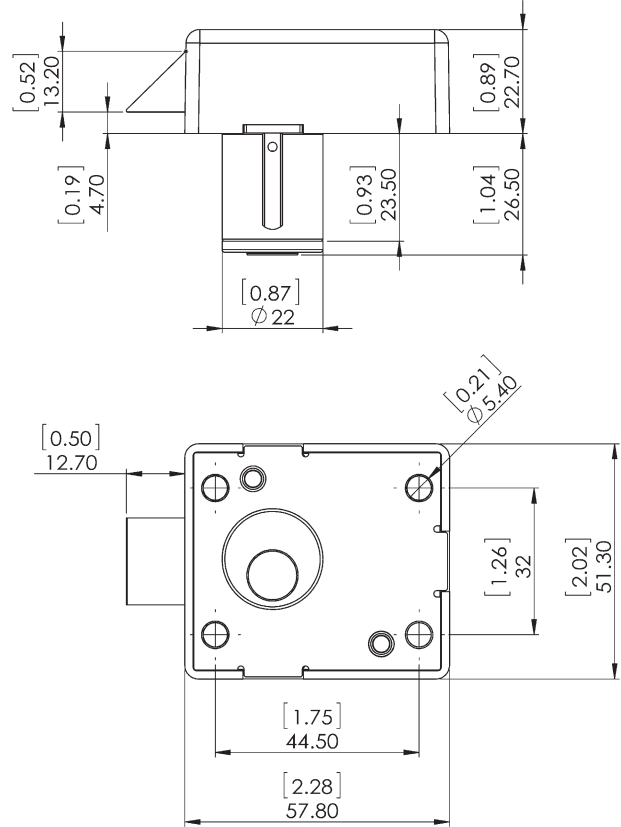

For material thickness: 7/8"

Barrel diameter: 7/8"

Material: Zinc die cast

Finish: US3 Polished Brass

Handing: Right-hand standard. For left-hand, lock can be rotated 180 degrees.

KEYING INFORMATION

Stock keying: Keyed alike #2. Custom keyed alike, keyed different or masterkeyed available.

OLYMPUS
LOCK
INC

E5 SERIES

Enclosure Lock for NEMA Metal Traffic Control Boxes
CR Keyway, with Key #2

DIMENSIONS

E5D (SPRING DEADBOLT)

E5L (SPRING LATCHBOLT)

TYPICAL INSTALLATION

As installed on inside of metal cabinet door.