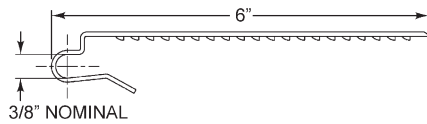

OPTIONAL STRAPS

729RS-2