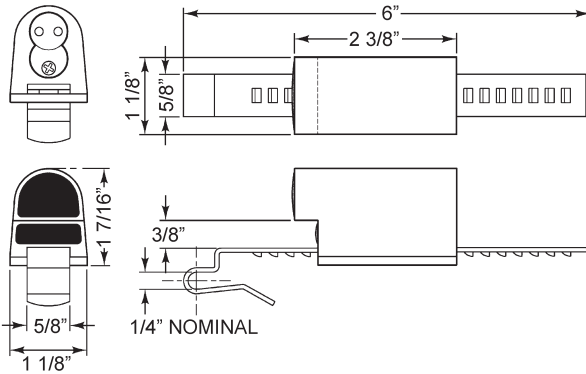

Interchangeable Core

Best Compatible (Small Format)

► 729R Showcase/Ratchet Lock

For BEST style interchangeable core cylinders

Woodwork Institute (WI) acknowledged product

FOR BYPASSING SLIDING DOORS

| Item | Finish | Mat. Thickness | Description |
|------------------|--------|---|---------------------------------|
| 729R | 26D | Up to 1/4" | Lock body - For small format IC |
| Optional straps: | | 729RS-2 fits up to 3/8" material thickness 729RS-3 fits up to 5/8" material thickness (adjustable) | |

*Standard and optional straps with nylon coating available August 2019

SPECIFICATIONS

Retrofits: Best 3S
ANSI/BHMA: Complies with clause 6.3 (8.2--8.4) of ANSI/BHMA A156.11 ANSI standards
Use: Sliding glass or wood doors
Body: Zinc die cast
Strap: Steel
Finish: 26D
Packaged: Packed 10 per box

INCLUDED ACCESSORIES

729RS-1 strap for 3/16" to 1/4" material thickness
 725-1 spacer to fit 6 or 7 pin cores
 725-PA plastic thumbturn

OPTIONAL ACCESSORIES

Alternate straps: 729RS-2 strap for 3/8" material thickness, or 729RS-3 strap for up to 5/8" material thickness
SFIC cores: 206/207 Series (Page 69)