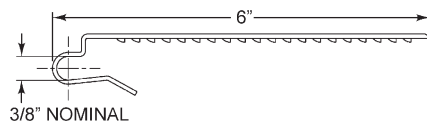

Interchangeable Core

Best Compatible (Small Format)

► 729R Showcase/Ratchet Lock

For BEST style interchangeable core cylinders

Woodwork Institute (WI) acknowledged product

FOR BYPASSING SLIDING DOORS

Item	Finish	Mat. Thickness	Description
729R	26D	Up to 1/4"	Lock body - For small format IC
Optional straps:	729RS-2 fits up to 3/8" material thickness 729RS-3 fits up to 5/8" material thickness (adjustable)		

*Standard and optional straps with nylon coating available August 2019

OPTIONAL STRAPS

729RS-2

729RS-3

SPECIFICATIONS

Retrofits: Best 35

ANSI/BHMA: Complies with clause 6.3 (8.2~8.4) of ANSI/BHMA A156.11 ANSI standards

Use: Sliding glass or wood doors

Body: Zinc die cast

Strap: Steel

Finish: 26D

Packaged: Packed 10 per box

KEYING INFORMATION

Cores: Not included.

Accepts: Best, Arrow, Falcon, KSP, Schlage SFIC or equivalent small format interchangeable cores

Compatible electronic cylinders: Medeco Nexgen XT or VIDEX CyberLock SFIC cylinders

INCLUDED ACCESSORIES

729RS-1 strap for 3/16" to 1/4" material thickness

725-1 spacer to fit 6 or 7 pin cores

725-PA plastic thumbturn

OPTIONAL ACCESSORIES

Alternate straps: 729RS-2 strap for 3/8" material thickness, or 729RS-3 strap for up to 5/8" material thickness

SFIC cores: 206/207 Series (Page 64)

The following warning is applicable to all parts listed on this page:

WARNING: This product can expose you to chemicals including chromium, which is known to the State of California to cause cancer and birth defects or other reproductive harm. for more information go to www.P65Warnings.ca.gov.