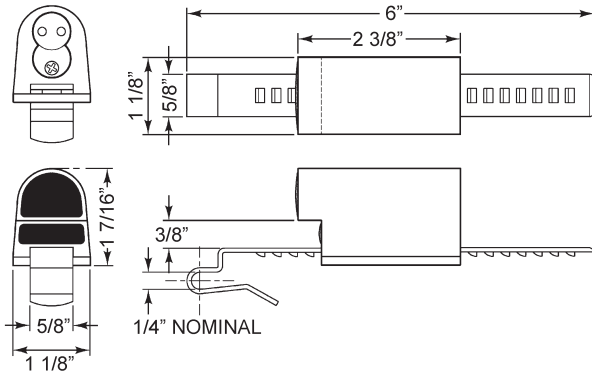

OPTIONAL STRAPS

729RS-2