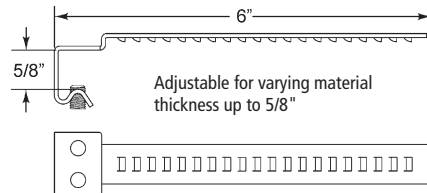

Interchangeable Core

Best Compatible (Small Format)

► 729R Showcase/Ratchet Lock

For BEST style interchangeable core cylinders

Woodwork Institute (WI) acknowledged product

FOR BYPASSING SLIDING DOORS

Item	Finish	Mat. Thickness	Description
729R	26D	Up to 1/4"	Lock body - For small format IC
Optional straps:		729RS-2 fits up to 3/8" material thickness 729RS-3 fits up to 5/8" material thickness (adjustable)	

*Standard and optional straps with nylon coating available August 2019

SPECIFICATIONS

Retrofits: Best 3S
ANSI/BHMA: Complies with clause 6.3 (8.2--8.4) of ANSI/BHMA A156.11 ANSI standards
Use: Sliding glass or wood doors
Body: Zinc die cast
Strap: Steel
Finish: 26D
Packaged: Packed 10 per box

KEYING INFORMATION

Cores: Not included.
Accepts: Best, Arrow, Falcon, KSP, Schlage SFIC or equivalent small format interchangeable cores
Compatible electronic cylinders: Medeco Nexgen XT or VIDEX CyberLock SFIC cylinders

INCLUDED ACCESSORIES

729RS-1 strap for 3/16" to 1/4" material thickness
725-1 spacer to fit 6 or 7 pin cores
725-PA plastic thumbturn

OPTIONAL ACCESSORIES

Alternate straps: 729RS-2 strap for 3/8" material thickness, or 729RS-3 strap for up to 5/8" material thickness
SFIC cores: 206/207 Series (Page 69)

OPTIONAL STRAPS

729RS-2

729RS-3

OLYMPUS LOCK inc

Tel: 206.362.3290 | 800.525.0954
Fax 206.362.3569 | www.olympuslock.com

The following warning is applicable to all parts listed on this page:
WARNING: This product can expose you to chemicals including chromium, which is known to the State of California to cause cancer and birth defects or other reproductive harm. for more information go to www.P65Warnings.ca.gov.