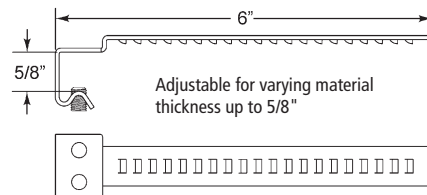

Interchangeable Core

Best Compatible (Small Format)

► 729R Showcase/Ratchet Lock

For BEST style interchangeable core cylinders

Woodwork Institute (WI) acknowledged product

FOR BYPASSING SLIDING DOORS

Item	Finish	Mat. Thickness	Description
729R	26D	Up to 1/4"	Lock body - For small format IC
Optional straps:	729RS-2 fits up to 3/8" material thickness 729RS-3 fits up to 5/8" material thickness (adjustable)		

*Standard and optional straps with nylon coating available August 2019

OPTIONAL STRAPS

729RS-2

729RS-3

SPECIFICATIONS

Retrofits: Best 35

ANSI/BHMA: Complies with clause 6.3 (8.2~8.4) of ANSI/BHMA A156.11 ANSI standards

Use: Sliding glass or wood doors

Body: Zinc die cast

Strap: Steel

Finish: 26D

Packaged: Packed 10 per box

KEYING INFORMATION

Cores: Not included.

Accepts: Best, Arrow, Falcon, KSP, Schlage SFIC or equivalent small format interchangeable cores

Compatible electronic cylinders: Medeco Nexgen XT or VIDEX CyberLock SFIC cylinders

INCLUDED ACCESSORIES

729RS-1 strap for 3/16" to 1/4" material thickness

725-1 spacer to fit 6 or 7 pin cores

725-PA plastic thumbturn

OPTIONAL ACCESSORIES

Alternate straps: 729RS-2 strap for 3/8" material thickness, or 729RS-3 strap for up to 5/8" material thickness

SFIC cores: 206/207 Series (Page 64)

The following warning is applicable to all parts listed on this page:

WARNING: This product can expose you to chemicals including chromium, which is known to the State of California to cause cancer and birth defects or other reproductive harm. for more information go to www.P65Warnings.ca.gov.